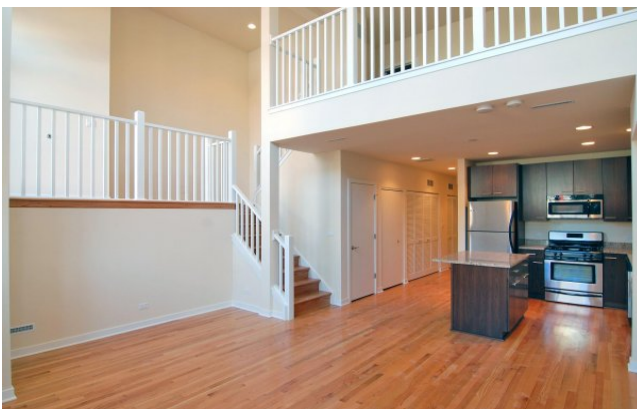

East Pilsen

1621 S Carpenter

Just one two bedroom split level unit currently available in this boutique 9 unit building. Gourmet eat-in kitchen with granite countertop and stainless appliances including gas cook top. Tile bathrooms, large walk in closet, A/C, in-unit washer dryer, outdoor space. This unit has its own entrance, lives like a townhouse. $2,540/month

Close to UIC, University Village, Medical District and Downtown. Walk to METRA, UIC, el, shops on